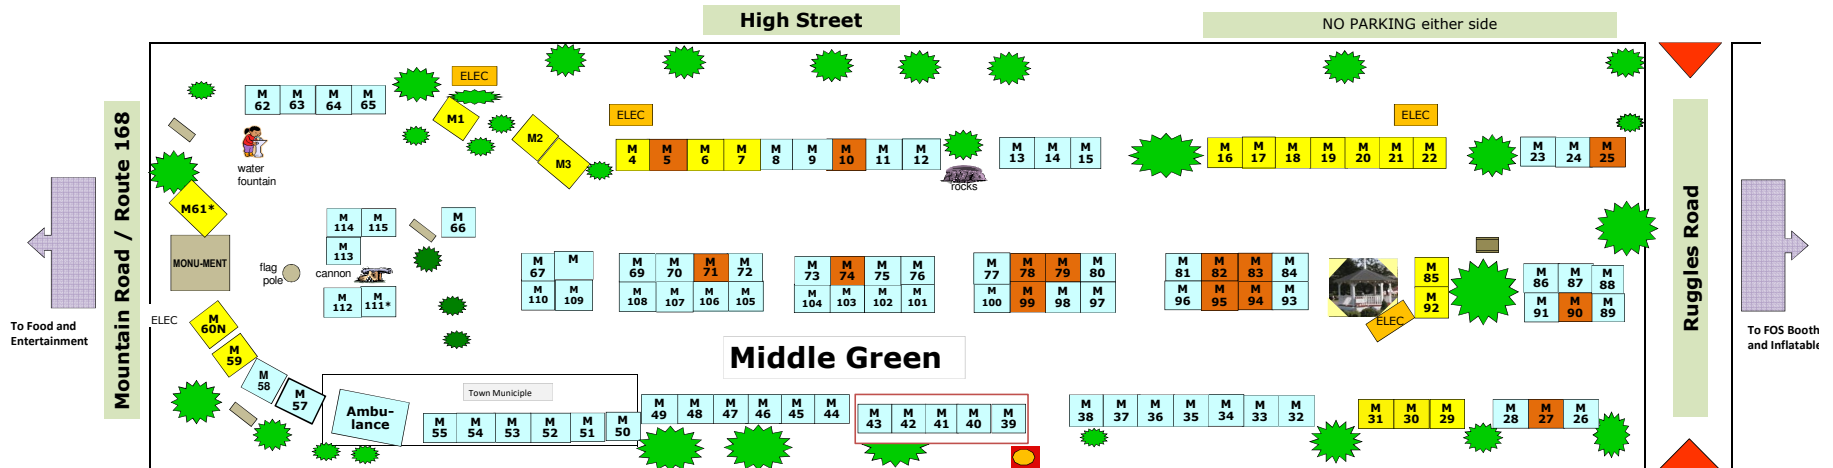

Note: All locations are approximate

- Craft Fair Booth 12x12 ft
- Community Booth with Power 12x 12 ft
- Community Booth 12 x 12 ft
- * Can be a double booth

- Bench
- Picnic Table
- Tree/Bush (approx)

- Electrical Box
- Restrooms
- Fire Hydrant

Ruggles Road closed during event

Available booths