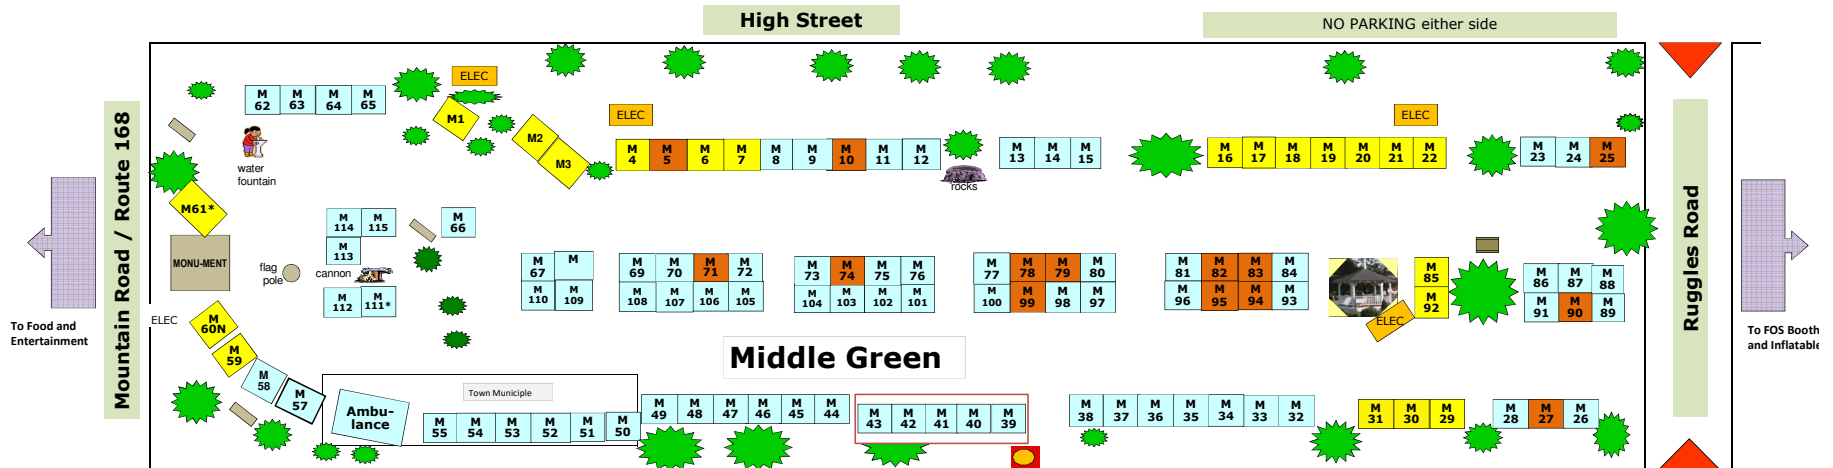

Note: All locations are approximate

- Craft Fair Booth 12x12 ft
- Community Booth with Power 12x 12 ft
- Community Booth 12 x 12 ft
- * Can be a double booth

- Bench
- Picnic Table
- Tree/Bush (approx)

- Electrical Box
- Restrooms
- Fire Hydrant

- Ruggles Road closed during event

Available booths