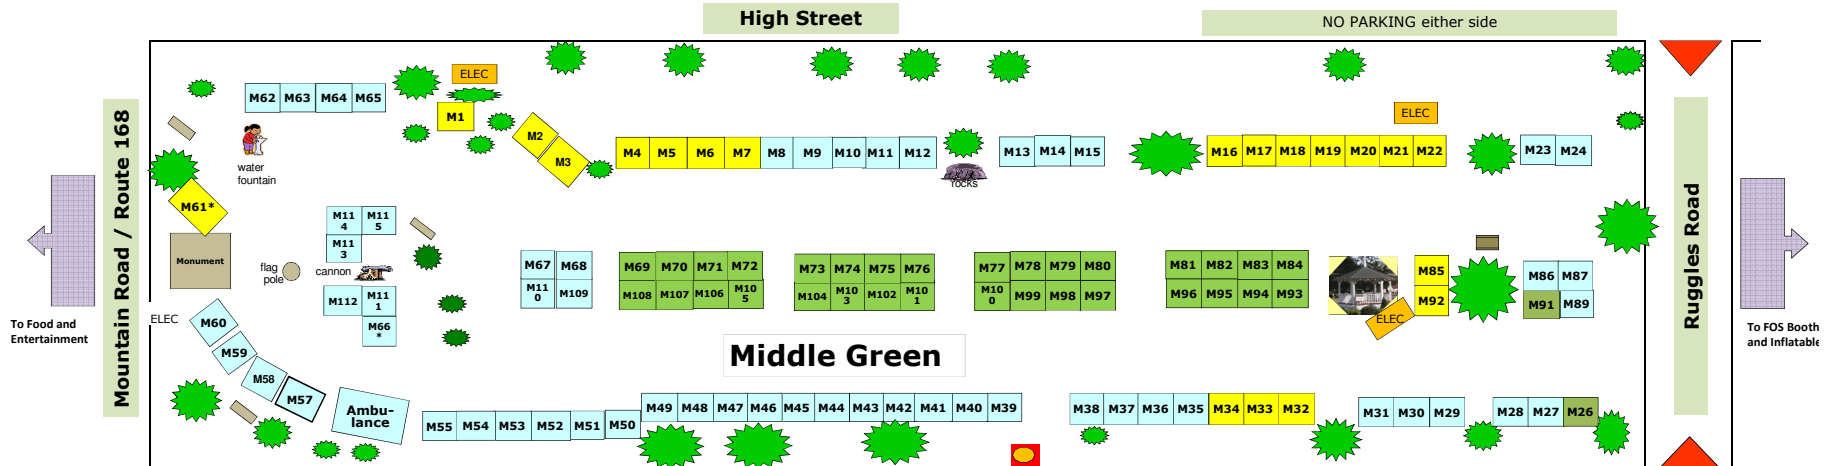

Note: All locations are approximate

■ Craft Fair Booth 12x12 ft

■ Community Booth with Power 12x 12 ft

■ Community Booth 12 x 12 ft

* Can be a double booth

■ Bench

■ Picnic Table

■ Tree/Bush (approx)

ELEC Electrical Box

■ Restrooms

■ Fire Hydrant

▲ Ruggles Road closed during event